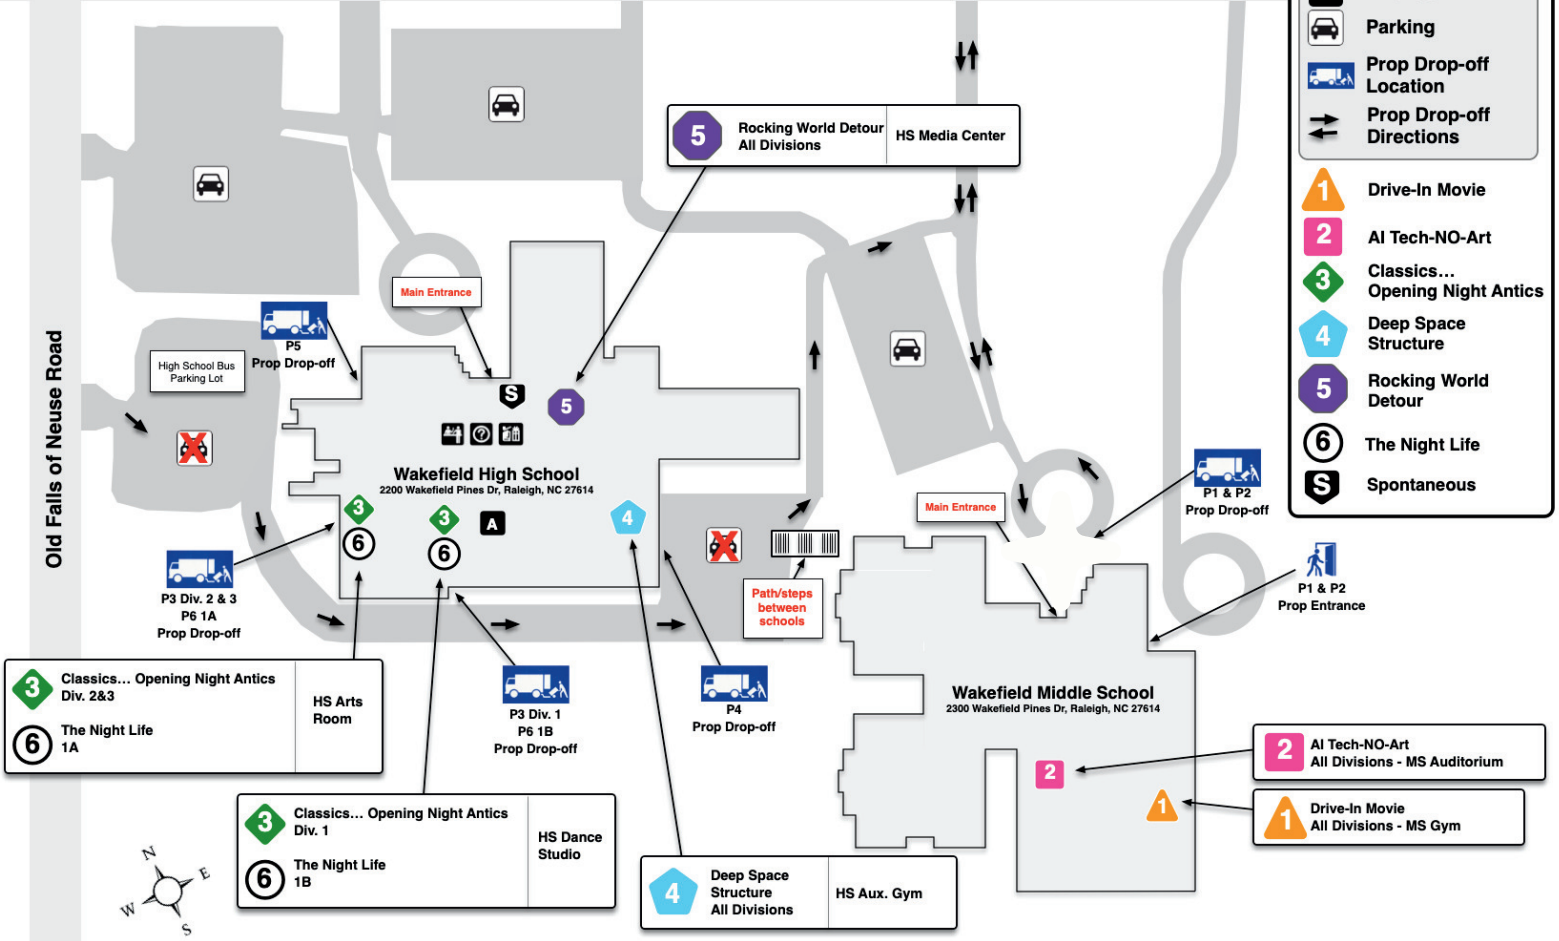

Odyssey of the Mind®
NC Eastern Region

EASTERN

REGION

TOURNAMENT

MARCH 2, 2024

Wakefield Middle School
2300 Wakefield Pines Drive

&

Wakefield High School
2200 Wakefield Pines Drive

Schedule

7:00- Main doors of both schools open

7:30- Registration Desk Opens (HS)

8:00- Merch table opens

8:15- Competition begins!

Lunch- Food Trucks outside/cafeteria space

3:00- Parade Line-up (outside HS Main Gym)

3:30- Merch table closes
Award Ceremony (HS Main Gym)

Tournament Map

North Carolina Odyssey of the Mind Eastern Region Tournament Site Map - 2024

Wakefield Pines Dr.

Old Falls of Neuse Road

- Team Registration
- Information
- Souvenir Sales
- Awards
- Parking
- Prop Drop-off Location
- Prop Drop-off Directions
- 1 Drive-In Movie
- 2 AI Tech-NO-Art
- 3 Classics... Opening Night Antics
- 4 Deep Space Structure
- 5 Rocking World Detour
- 6 The Night Life
- S Spontaneous

Primary Problem Schedule

HIGH SCHOOL ARTS ROOM

The Night Life Division IA			HS Arts Room	HS Entry Hall
Member	Team #	Long-Term Time	Spontaneous Time	
1 Davis Drive Elementary School #34123	#1	12:15pm	11:15am	
2 Davis Drive Elementary School #34123	#2	12:35pm	11:35am	
3 Mills Park Elementary School A #37924	#1	12:55pm	11:55am	
4 Hortons Creek Elementary Sch #45697	#1	01:15pm	12:15pm	